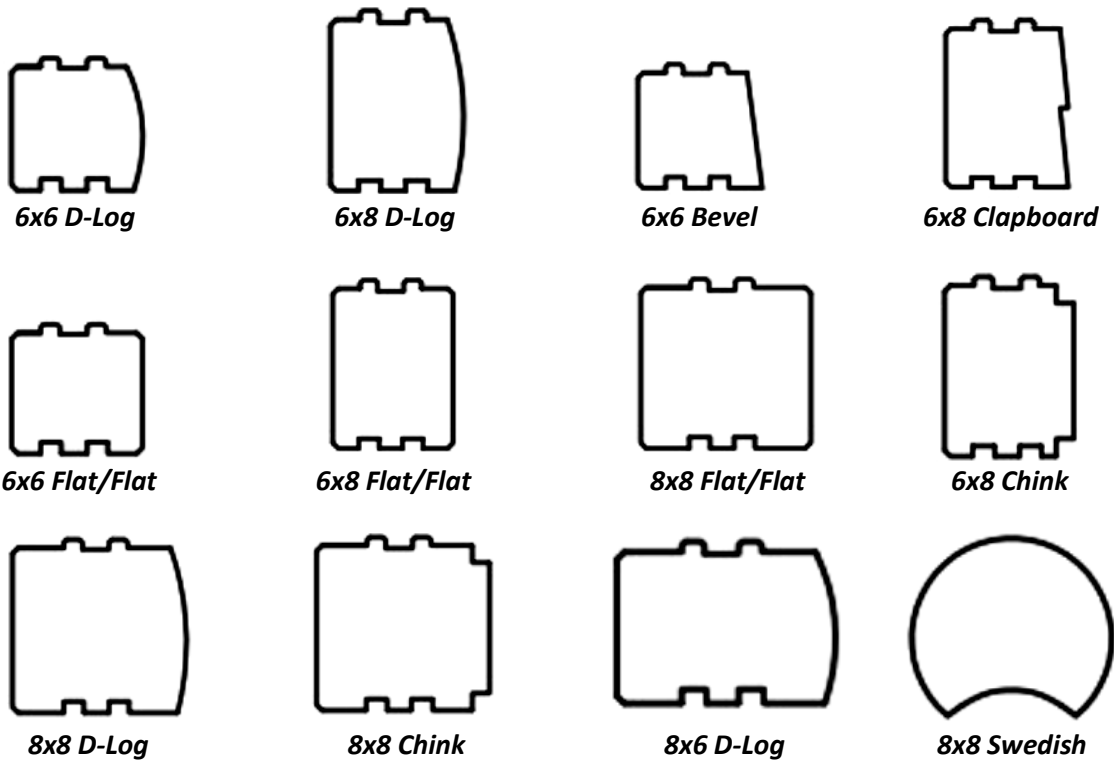

Moosehead

CEDAR LOG HOMES

PO Box 1488 – Houlton, ME 04730 • Phone: (207) 695-3730 • Toll Free: (800) 571-3296

Email: info@mclh.net • Web: www.mclh.net

LOG PROFILE CHART

Log Profile	Corner Option					Stack Dimensions	
	Butt & Pass	Saddle Notch	Dove Tail	Swedish Cope	Corner Board	Width	Height
<i>6x6 D-Log</i>	X	X	N/A	N/A	X	5.5/8"	5.1/4"
<i>6x8 D-Log</i>	X	X	X	N/A	X	5.5/8"	7.1/4"
<i>6x6 Bevel</i>	X	X	N/A	N/A	X	5.5/8"	5.1/4"
<i>6x8 Clapboard</i>	X	X	X	N/A	X	5.5/8"	7.1/4"
<i>6x6 Flat/Flat</i>	X	X	N/A	N/A	X	5.5/8"	5.1/4"
<i>6x8 Flat/Flat</i>	X	X	X	N/A	X	5.5/8"	7.1/4"
<i>8x8 Flat/Flat</i>	X	X	X	N/A	X	7.5/8"	7.1/4"
<i>6x8 Chink</i>	X	X	X	N/A	X	5.5/8"	7.1/4"
<i>8x8 D-Log</i>	X	X	X	N/A	X	7.5/8"	7.1/4"
<i>8x8 Chink</i>	X	X	X	N/A	X	7.5/8"	7.1/4"
<i>8x6 D-Log</i>	X	X	N/A	N/A	X	7.5/8"	5.1/4"
<i>8x8 Swedish</i>	N/A	N/A	N/A	X	X	7.1/2"	5.3/4"